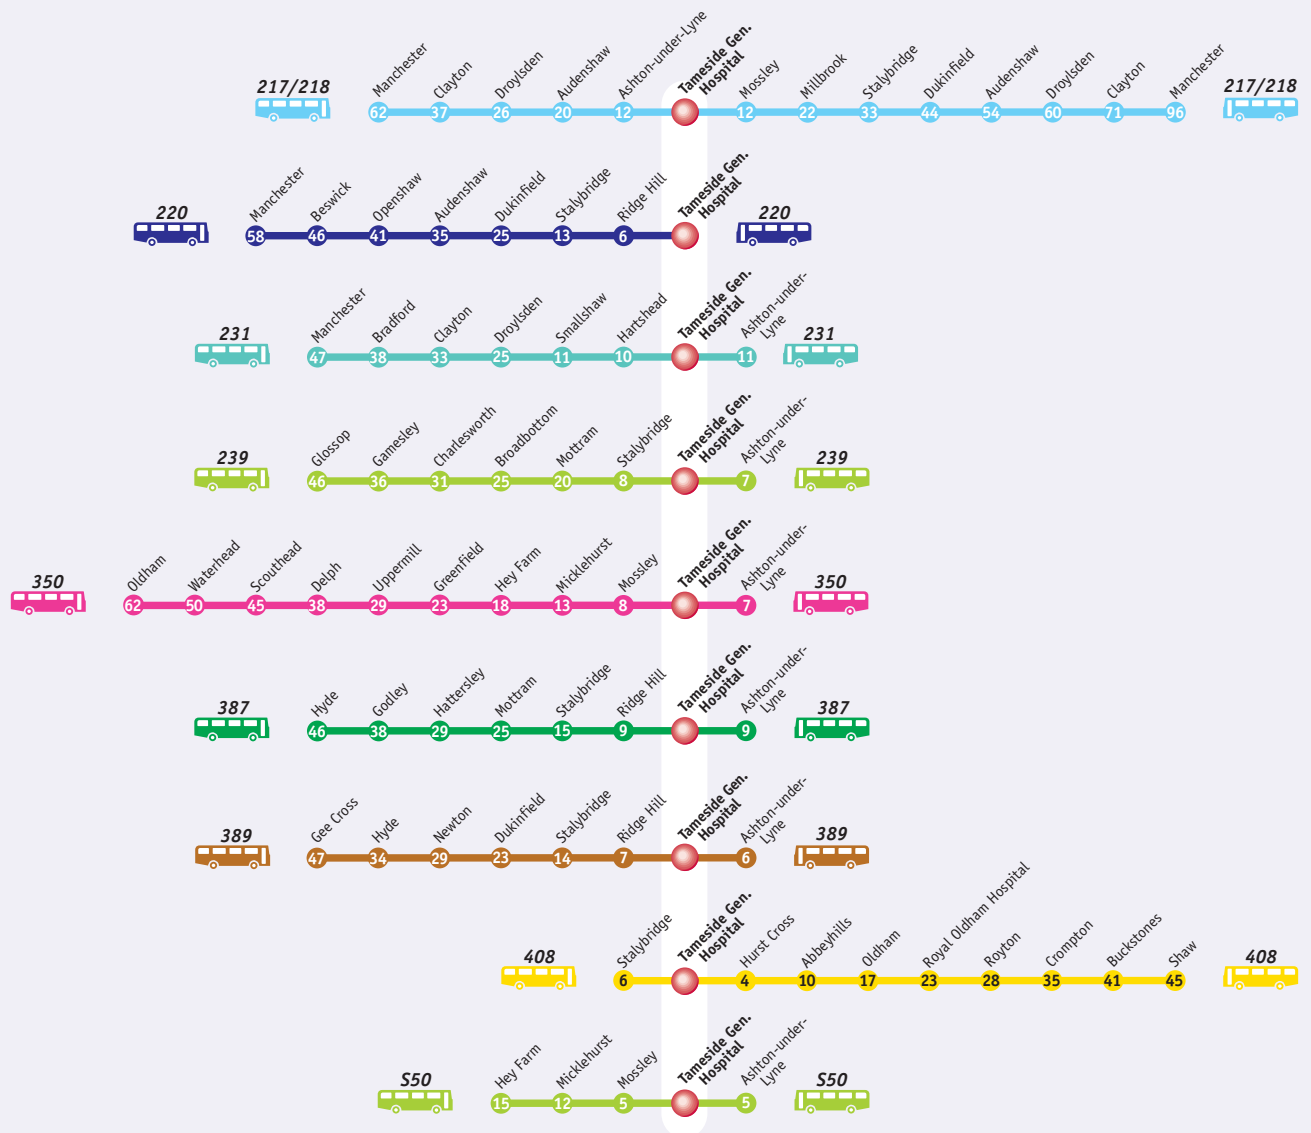

# Tameside General Hospital

Service No.	Frequencies (mins) Mon-Sat day	Evenings, Sundays & public holidays
217/218	60	60 Sun/pub hol day- Mcr-Ashton-TGH only
220	Early am & pm only	60 Sun/pub hol day only
231	30	60 Sun/pub hol day only
239	4 journeys	-
350	10 Hey Farm-Ashton 30 Oldham-Ashton	60 Oldham-Ashton 30 Sun/pub hol day- Greenfield-Ashton only
387	60	-
389	60 (3 buses per hour Hyde-Ashton)	60
408	-	60
550	20	60 (Sun Daytime only)

Bus Service to Tameside General Hospital

Approximate travelling time to Tameside General Hospital (minutes)